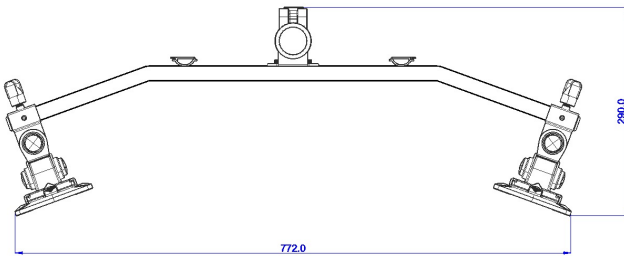

# Stream Crossbeam With Through Desk Fixing

## Product Specification

Product code	CMS3117 – Silver – Through Desk
Weight capacity	6kg (Per Monitor)
Max Screen Size	27"
VESA	75mm & 100mm VESA compliant
Movement	Height adjustment, VESA tilt, and VESA rotate
Height adjustment	Max height adjustment 275mm – Post Height 400mm
Tilt	75 degrees up / 75 degrees down (170 degrees total)

## Additional Information

- Crossbeam solution for two monitors with quick release
- Quick and easy set up
- Easy disassembly aids recycling
- 98% of single material is used in manufacturing
- Quick Release VESA Head
- Available in a choice of 3 colours:
  - Silver – CMS3117
  - White – CMS3121
  - Black – CMS3124