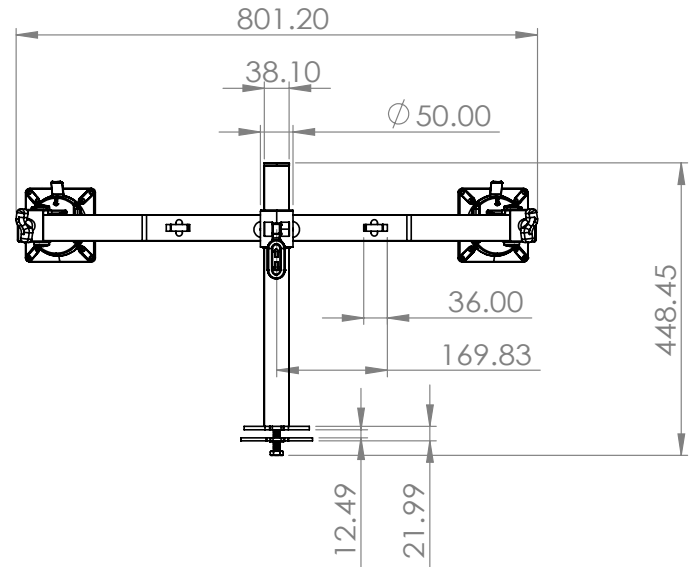

# Stream Crossbeam With Through Desk Fixing

## Product Specification

Product code	CMS3117 – Silver – Through Desk
Weight capacity	6kg (Per Monitor)
Max Screen Size	27"
VESA	75mm & 100mm VESA compliant
Movement	Height adjustment, VESA tilt, and VESA rotate
Height adjustment	Max height adjustment 275mm – Post Height 400mm
Tilt	75 degrees up / 75 degrees down (170 degrees total)

## Additional Information

- Crossbeam solution for two monitors with quick release
- Quick and easy set up
- Easy disassembly aids recycling
- 98% of single material is used in manufacturing
- Quick Release VESA Head
- Available in a choice of 3 colours:
  - Silver – CMS3117
  - White – CMS3121
  - Black – CMS3124