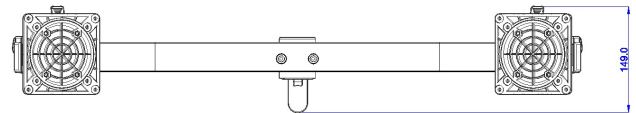

# Stream Crossbeam With Through Desk Fixing

## Product Specification

Product code	CMS3117 – Silver – Through Desk
Weight capacity	6kg (Per Monitor)
Max Screen Size	27"
VESA	75mm & 100mm VESA compliant
Movement	Height adjustment, VESA tilt, and VESA rotate
Height adjustment	Max height adjustment 275mm – Post Height 400mm
Tilt	75 degrees up / 75 degrees down (170 degrees total)

## Additional Information

- Crossbeam solution for two monitors with quick release
- Quick and easy set up
- Easy disassembly aids recycling
- 98% of single material is used in manufacturing
- Quick Release VESA Head
- Available in a choice of 3 colours:
  - Silver – CMS3117
  - White – CMS3121
  - Black – CMS3124